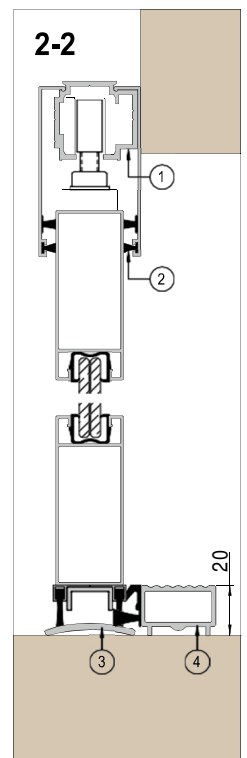

Type: MOD92 sliding door
Material: Aluminium
Glass: Door 44.2 SC
Wall 66.2 SC