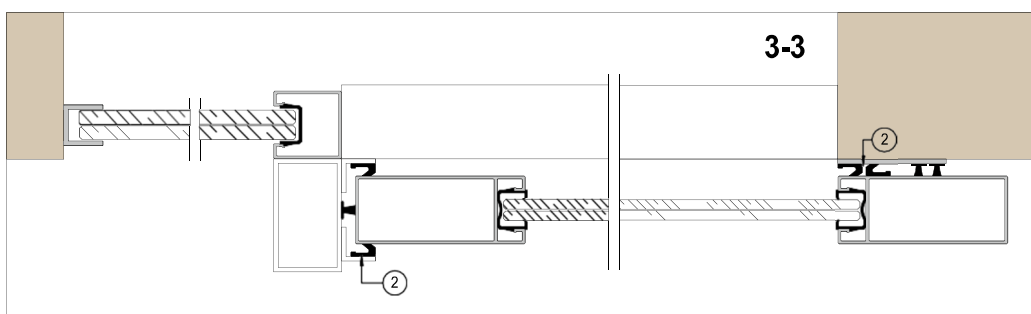

Type: MOD92 sliding door
Material: Aluminium
Glass: Door 44.2 SC
Wall 66.2 SC