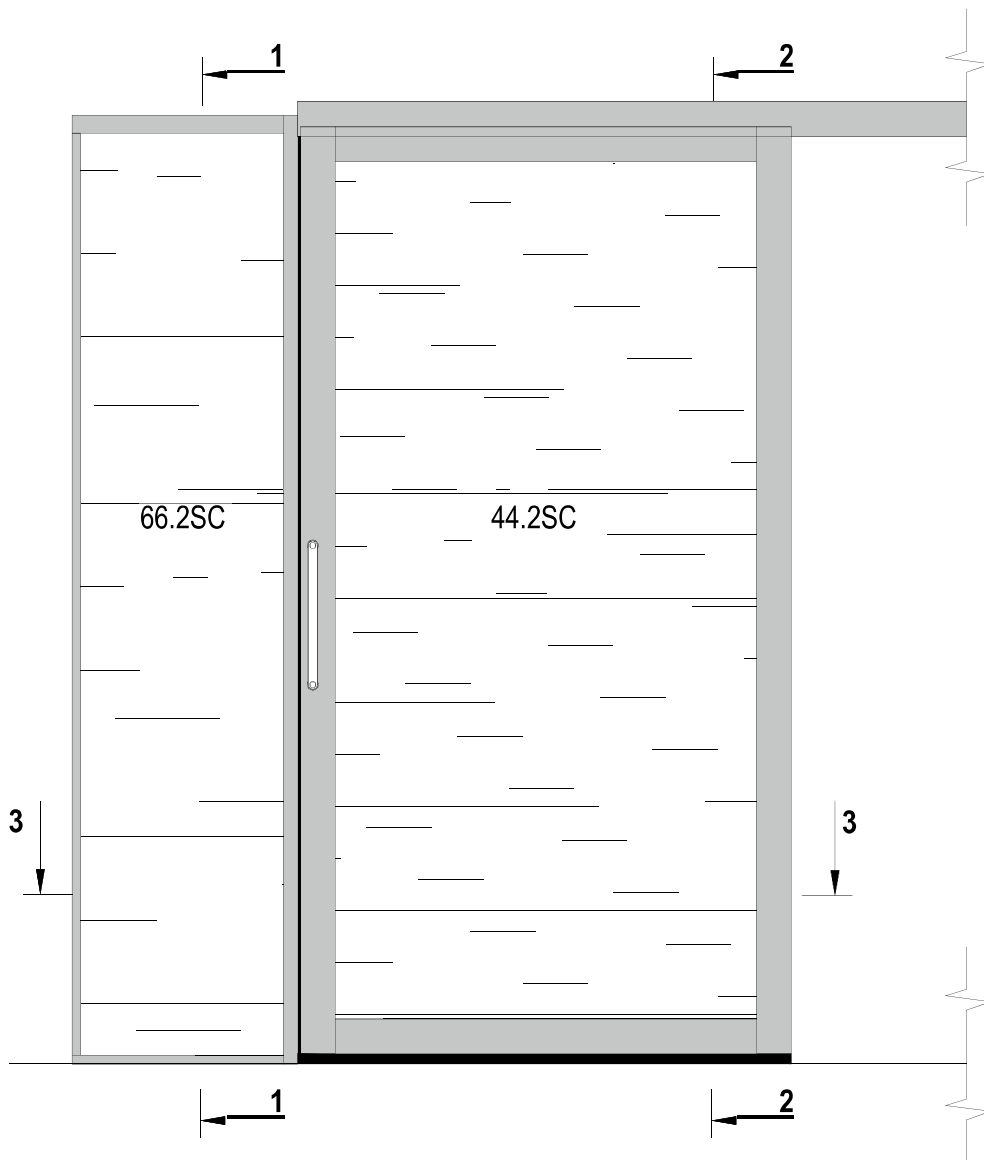

Type: MOD92 sliding door
Material: Aluminium
Glass: Door 44.2 SC
Wall 66.2 SC