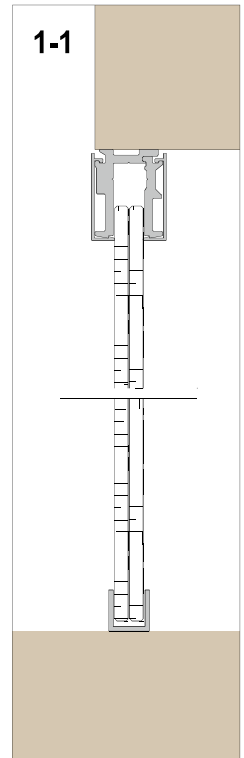

Type: MOD92 sliding door
Material: Aluminium
Glass: Door 44.2 SC
Wall 66.2 SC