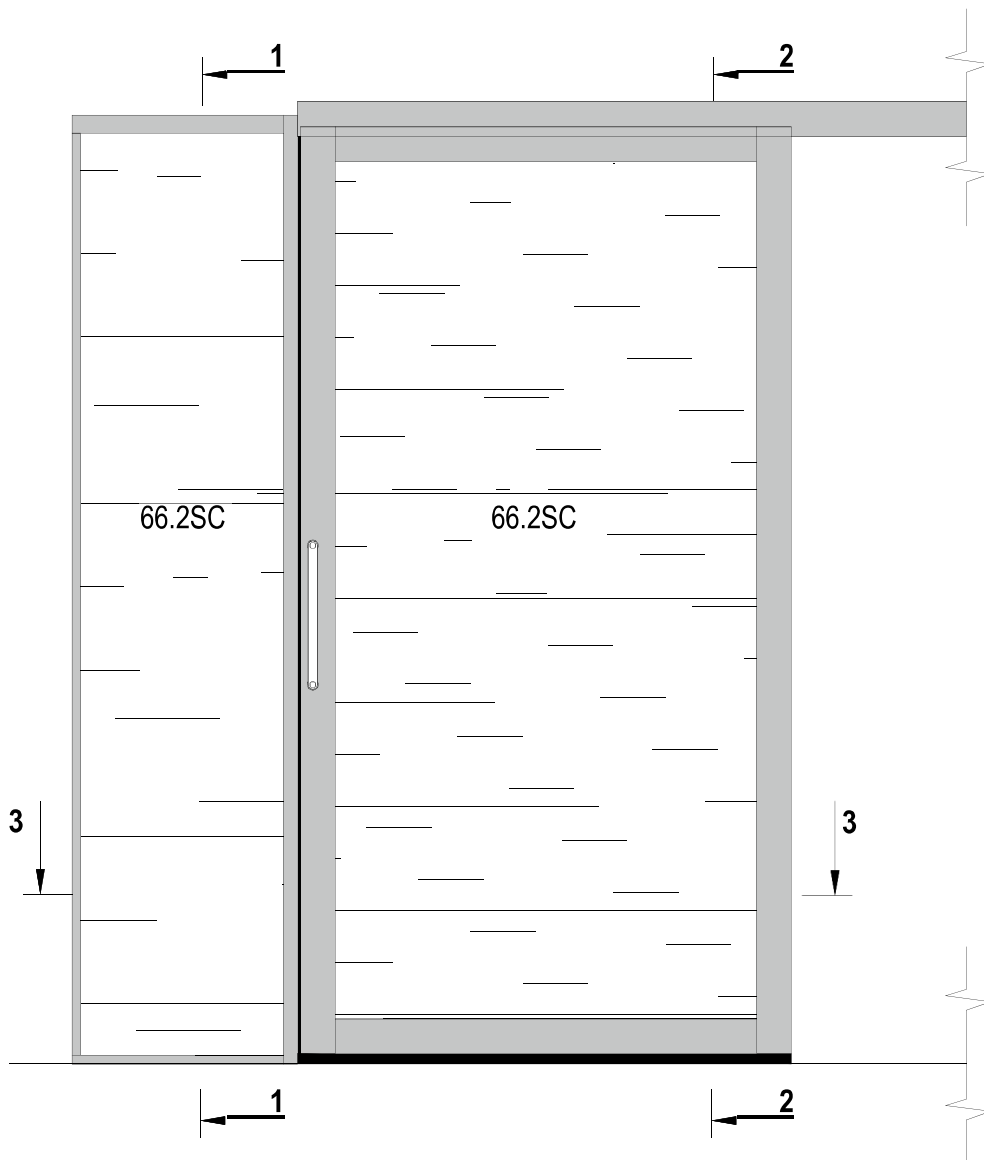

OPENING DIMENSIONS

Height 2110 mm/width 1000 mm

SOUND RESISTANCE

Rw 38 dB (VTT test report No. VTT-S-02288-17)

MATERIAL

Aluminium profiles
+ sound-resistant laminated safety glass

FINISH

Natural anodising or RAL paint

SEALING STRIPS

Clear (glass), Black (doorway)

SLIDE SYSTEM

Top slide with floor guide

LOCKING

No lock or ABLOY LC306

HANDLE

Arched handle 200 mm, Brushed RST

THRESHOLD

40 x 3 mm aluminium
+ black brush seal in the bottom edge of the door leaf
+ aluminium threshold h=20mm

WEIGHT

30 kg / m²

EXTRAS

Glass film / soft-close stopper

Type: MOD92 sliding door
 Material: Aluminium
 Glass: Door 66.2 SC
 Wall 66.2 SC

- ① Top slide
- ② Sealing strip
- ③ Threshold ~ 40 x 5
- ④ Additional threshold