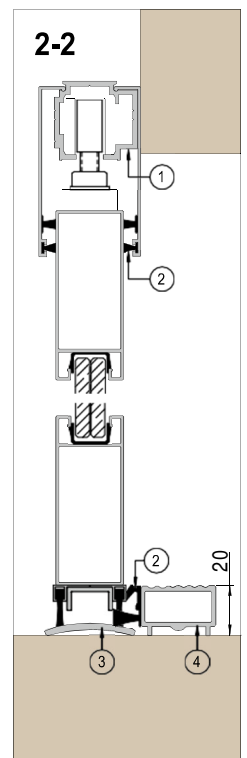

OPENING DIMENSIONS

Height 2110 mm/width 1000 mm

SOUND RESISTANCE

Rw 38 dB (VTT test report No. VTT-S-02288-17)

MATERIAL

Aluminium profiles
+ sound-resistant laminated safety glass

FINISH

Natural anodising or RAL paint

SEALING STRIPS

Clear (glass), Black (doorway)

SLIDE SYSTEM

Top slide with floor guide

LOCKING

No lock or ABLOY LC306

HANDLE

Arched handle 200 mm, Brushed RST

THRESHOLD

40 x 3 mm aluminium
+ black brush seal in the bottom edge of the door leaf
+ aluminium threshold h=20mm

WEIGHT

30 kg / m²

EXTRAS

Glass film / soft-close stopper

Type: MOD92 sliding door
 Material: Aluminium
 Glass: Door 66.2 SC
 Wall 66.2 SC

- ① Top slide
- ② Sealing strip
- ③ Threshold ~ 40 x 5
- ④ Additional threshold