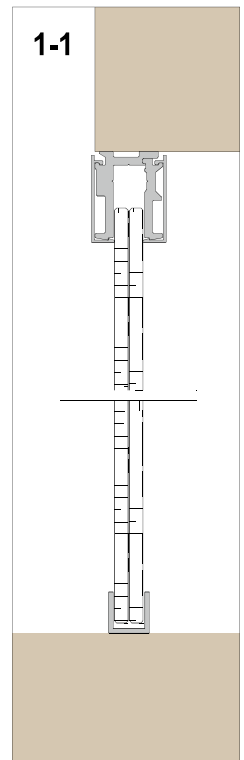

OPENING DIMENSIONS

Height 2110 mm/width 1000 mm

SOUND RESISTANCE

Rw 38 dB (VTT test report No. VTT-S-02288-17)

MATERIAL

Aluminium profiles
+ sound-resistant laminated safety glass

FINISH

Natural anodising or RAL paint

SEALING STRIPS

Clear (glass), Black (doorway)

SLIDE SYSTEM

Top slide with floor guide

LOCKING

No lock or ABLOY LC306

HANDLE

Arched handle 200 mm, Brushed RST

THRESHOLD

40 x 3 mm aluminium
+ black brush seal in the bottom edge of the door leaf
+ aluminium threshold h=20mm

WEIGHT

30 kg / m²

EXTRAS

Glass film / soft-close stopper

Type: MOD92 sliding door
 Material: Aluminium
 Glass: Door 66.2 SC
 Wall 66.2 SC

- ① Top slide
- ② Sealing strip
- ③ Threshold ~ 40 x 5
- ④ Additional threshold