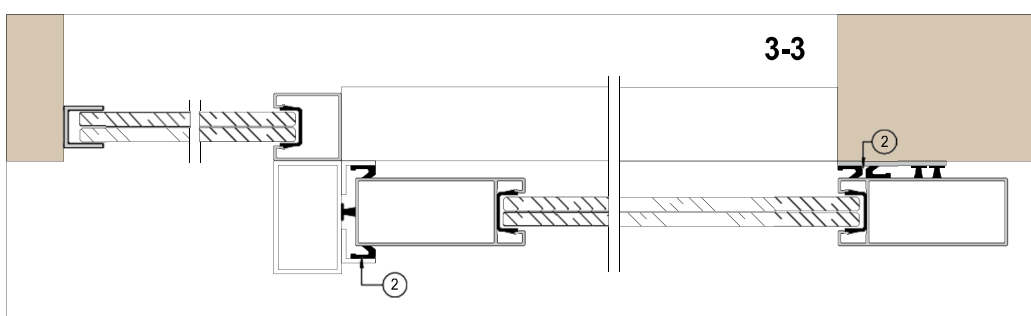

OPENING DIMENSIONS

Height 2110 mm/width 1000 mm

SOUND RESISTANCE

Rw 38 dB (VTT test report No. VTT-S-02288-17)

MATERIAL

Aluminium profiles
+ sound-resistant laminated safety glass

FINISH

Natural anodising or RAL paint

SEALING STRIPS

Clear (glass), Black (doorway)

SLIDE SYSTEM

Top slide with floor guide

LOCKING

No lock or ABLOY LC306

HANDLE

Arched handle 200 mm, Brushed RST

THRESHOLD

40 x 3 mm aluminium
+ black brush seal in the bottom edge of the door leaf
+ aluminium threshold h=20mm

WEIGHT

30 kg / m²

EXTRAS

Glass film / soft-close stopper

Type: MOD92 sliding door
 Material: Aluminium
 Glass: Door 66.2 SC
 Wall 66.2 SC

- ① Top slide
- ② Sealing strip
- ③ Threshold ~ 40 x 5
- ④ Additional threshold