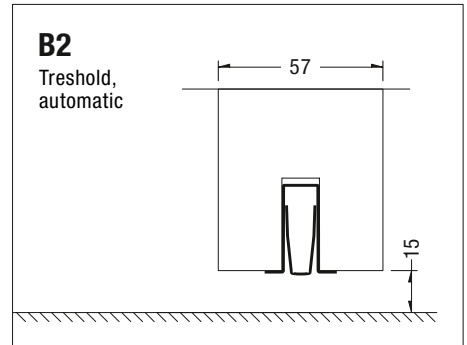

Wood
 Aluminium profile