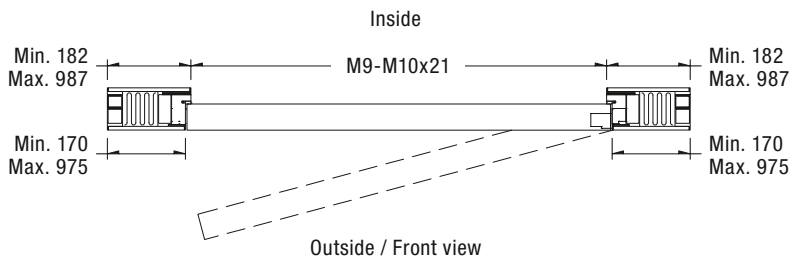

Wood
 Aluminium profile