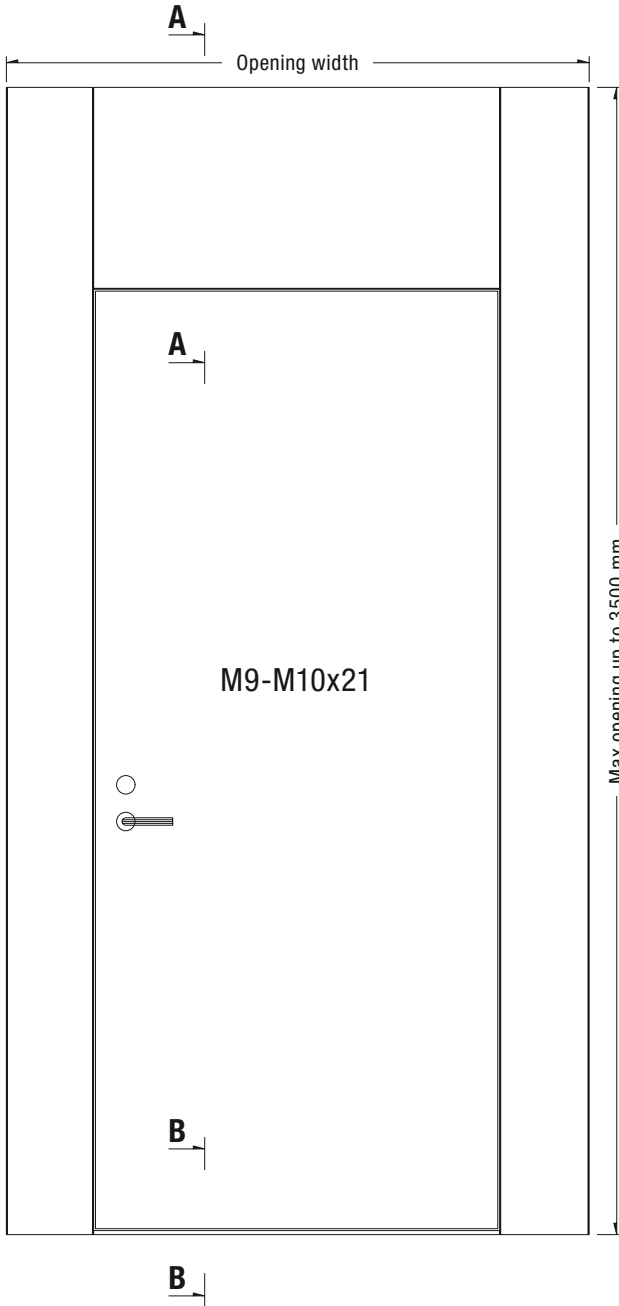

Wood
 Aluminium profile