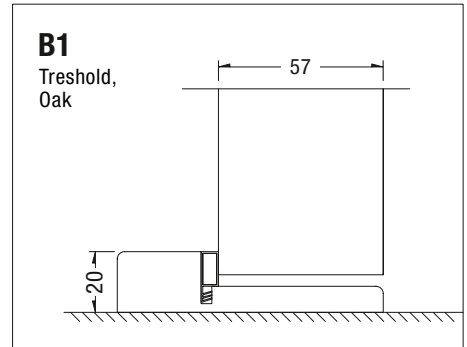

Wood
 Aluminium profile