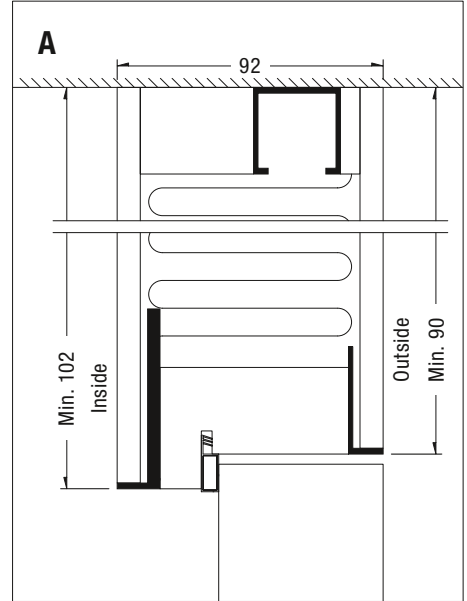

Wood
 Aluminium profile